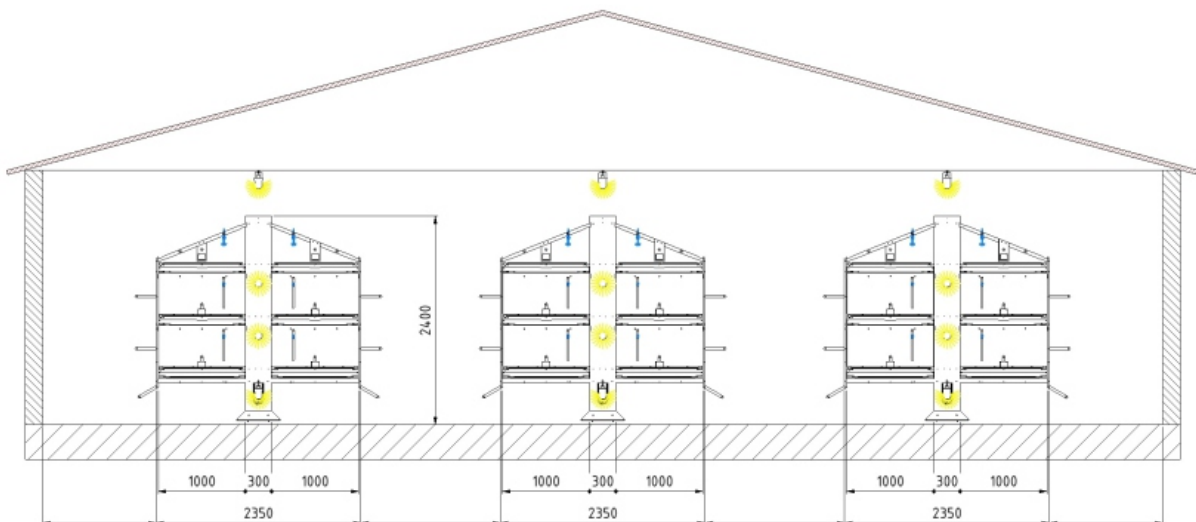

Three tier aviary system