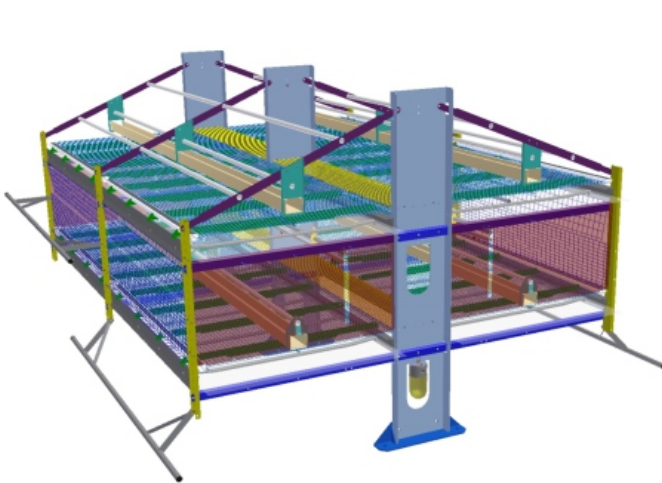

## AVIARY REARING SYSTEM

A REVOLUTIONARY CONCEPT IN MULTI TIER AVIARY REARING SYSTEMS

- Day old chicks are housed on first level
- System closed from DO to 4-6 weeks

- 5-10 weeks the system is fully open
- Pullets have access to whole house and can move up and down within the system

Aviary multilevel system for healthy pullet rearing according to the EU-directives and K.A.T. norm

# Aviary rearing system

## Aviary system KOVOBEL is different. Why?

- It is designed by farmers to be used by farmers.
- Healthy and good trained pullets are a priority.
- Easy bird management.
- Open system making it better to see and manage the hens.
- A simple support system with very little of the structure fixed to the floor – meaning easy cleaning.
- Lighting available on all levels.
- All necessary perching, feeding and drinking provided within the system.
- Choice of belt numbers and levels.
- Variable system allow effective installation according to building dimensions.