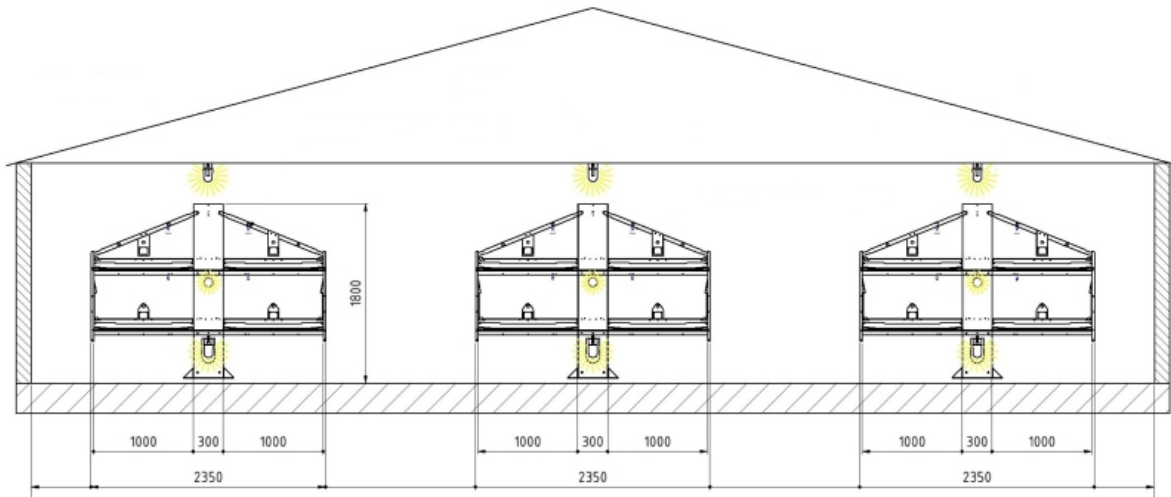

Two tier aviary system