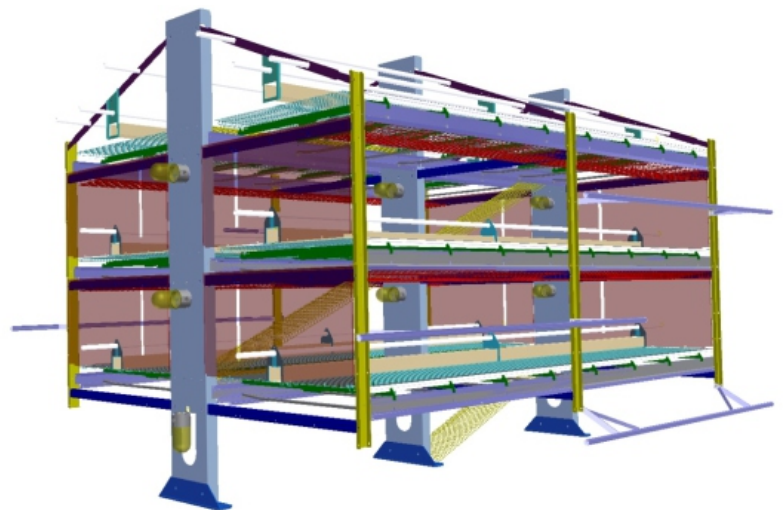

## AVIARY REARING SYSTEM

A REVOLUTIONARY CONCEPT IN MULTI TIER AVIARY REARING SYSTEMS

- Day old chicks are housed on first level
- System closed from DO to 4-6 weeks

- 5-10 weeks the system is fully open
- Pullets have access to whole house and can move up and down within the system

Aviary multilevel system for healthy pullet rearing according to the EU-directives and K.A.T. norm

# Aviary rearing system

## Aviary system KOVOBEL is different. Why?

- It is designed by farmers to be used by farmers.
- Healthy and good trained pullets are a priority.
- Easy bird management.
- Open system making it better to see and manage the hens.
- A simple support system with very little of the structure fixed to the floor – meaning easy cleaning.
- Lighting available on all levels.
- All necessary perching, feeding and drinking provided within the system.
- Choice of belt numbers and levels.
- Variable system allow effective installation according to building dimensions.